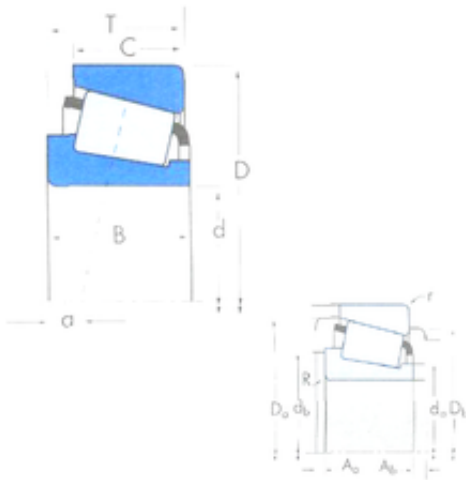

## China 608z Bearing Supplier

Agriculture machinery Timken tapered roller bearings L217849/L217810 3984/3920 3984/3925 roller bearings for Colombia

Bearing No. L217849/L217810

L217849/L217810 Bearing 2D drawings and 3D CAD models

Size	88.9x123.825x20.638 mm
Bore Diameter	88,9 mm
Outer Diameter	123,825 mm
Width	20,638 mm
d	88,9 mm
D	123,825 mm
T	20,638 mm
B	20,638 mm
C	16,67 mm
R	1,5 mm
r	1,5 mm
a	0 mm
Da	119 mm
db	97 mm
da	94 mm
Db	116 mm
Aa	0,5 mm
Ab	2,1 mm
Weight	0,75 Kg
Basic static load rating (C0)	156 kN
Factor (G1)	111,3
Factor (G2)	74,8
Factor (Cg)	0,0317
Factor (K)	1,77
Basic dynamic load rating	22,2